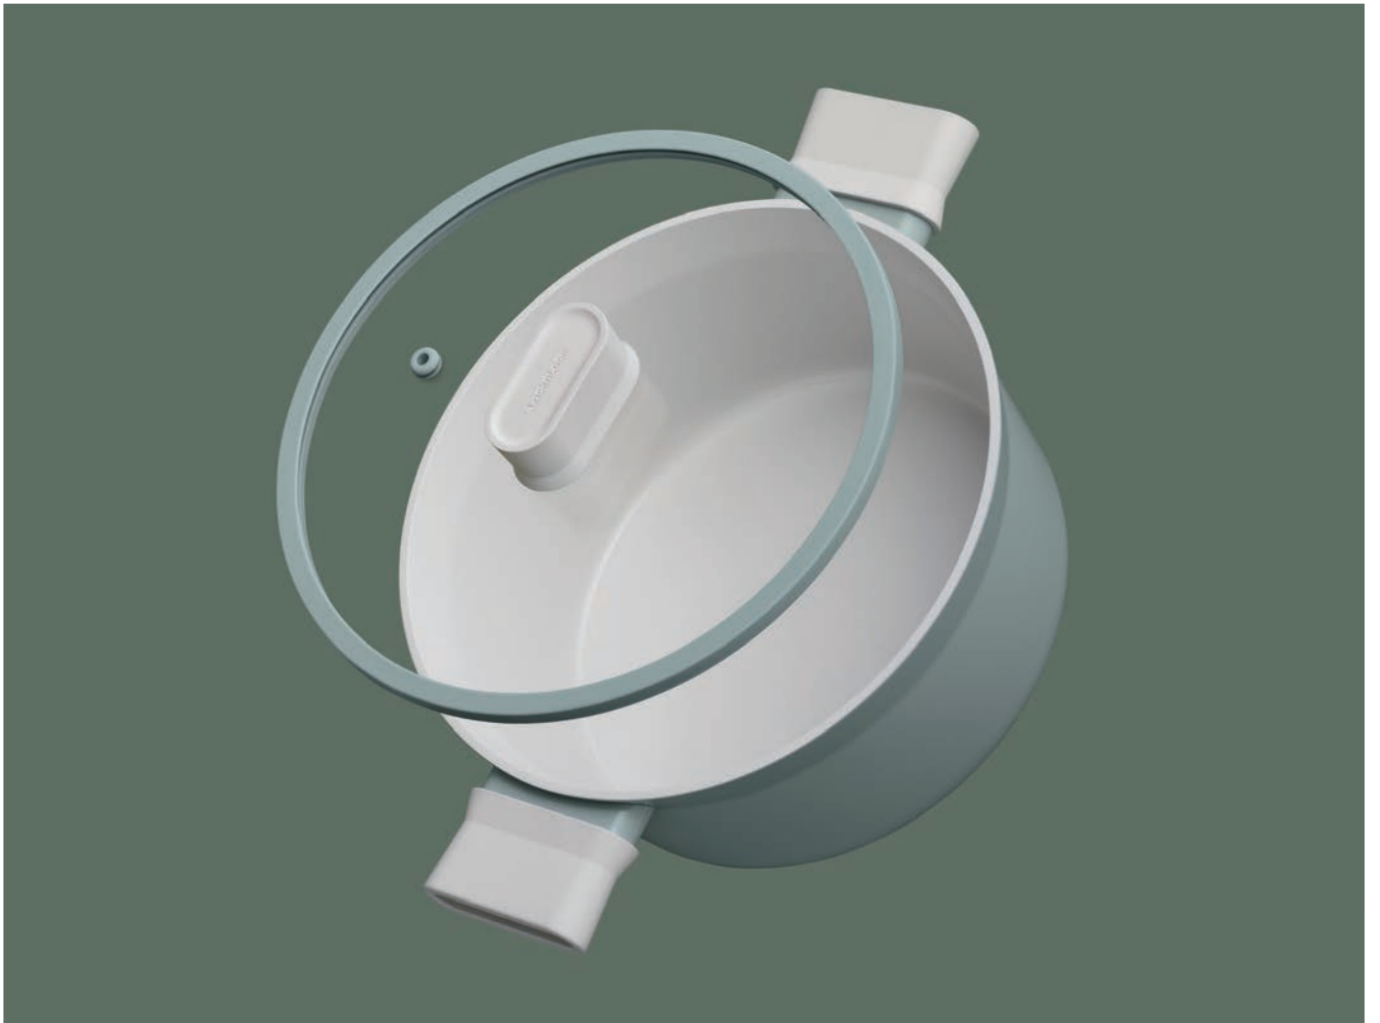

LocknLock

Cookware

LocknLock

Contents

04	SUIT
06	DECORE
10	SOMA
11	ONE COOK
12	BEET
14	LEVE
15	BAUM
16	SALON
20	STONE
22	HARD & LIGHT
24	HANDY
25	ROSY GOLD